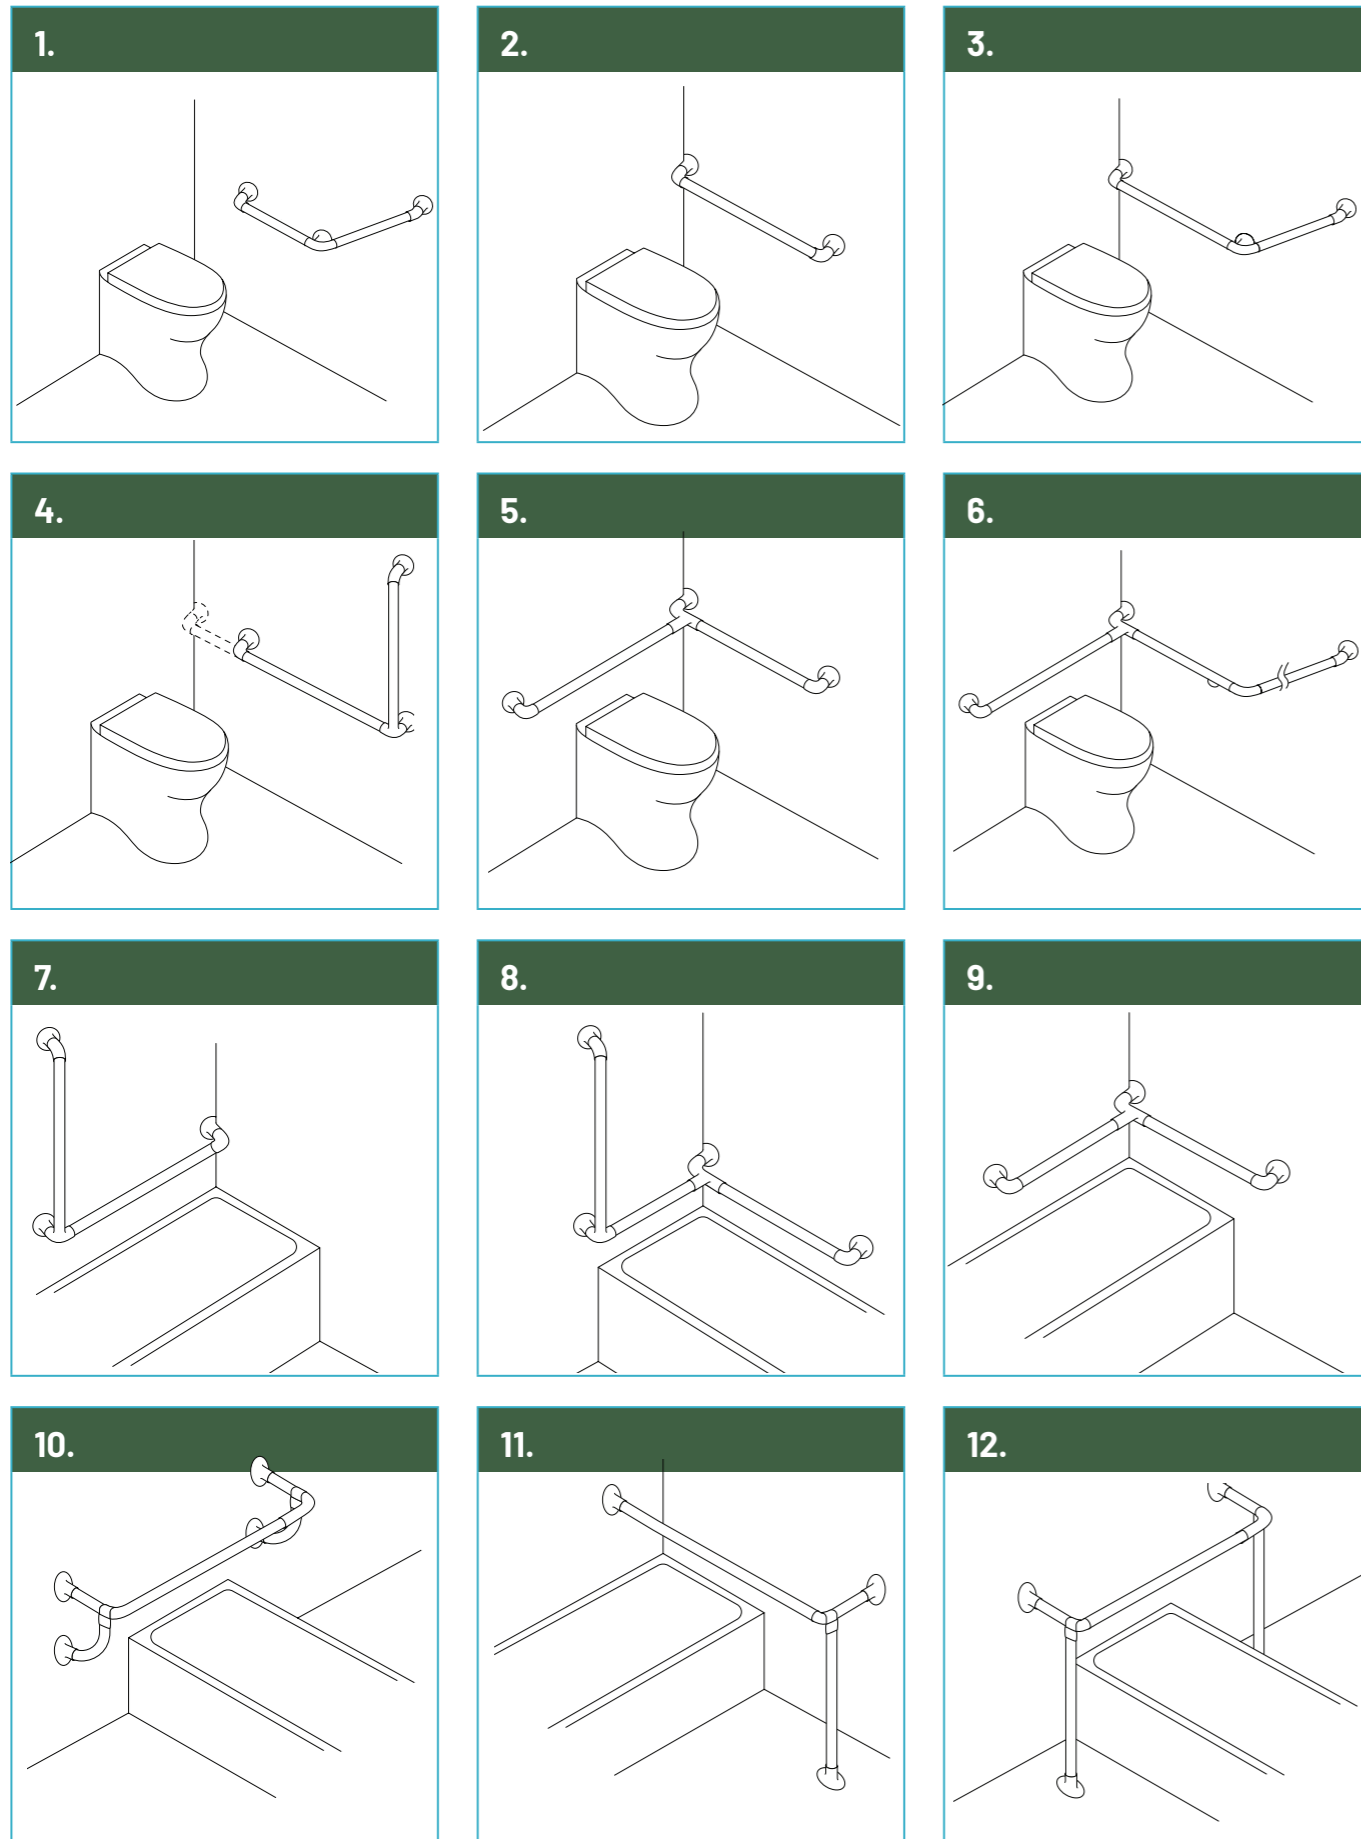

Grabrail Configurations

**Select a configuration,
give us a call, and we
can help you design
what you need.**

Phone: 03 9580 1744
Email: info@canterburyconcepts.com.au

www.canterburyconcepts.com.au