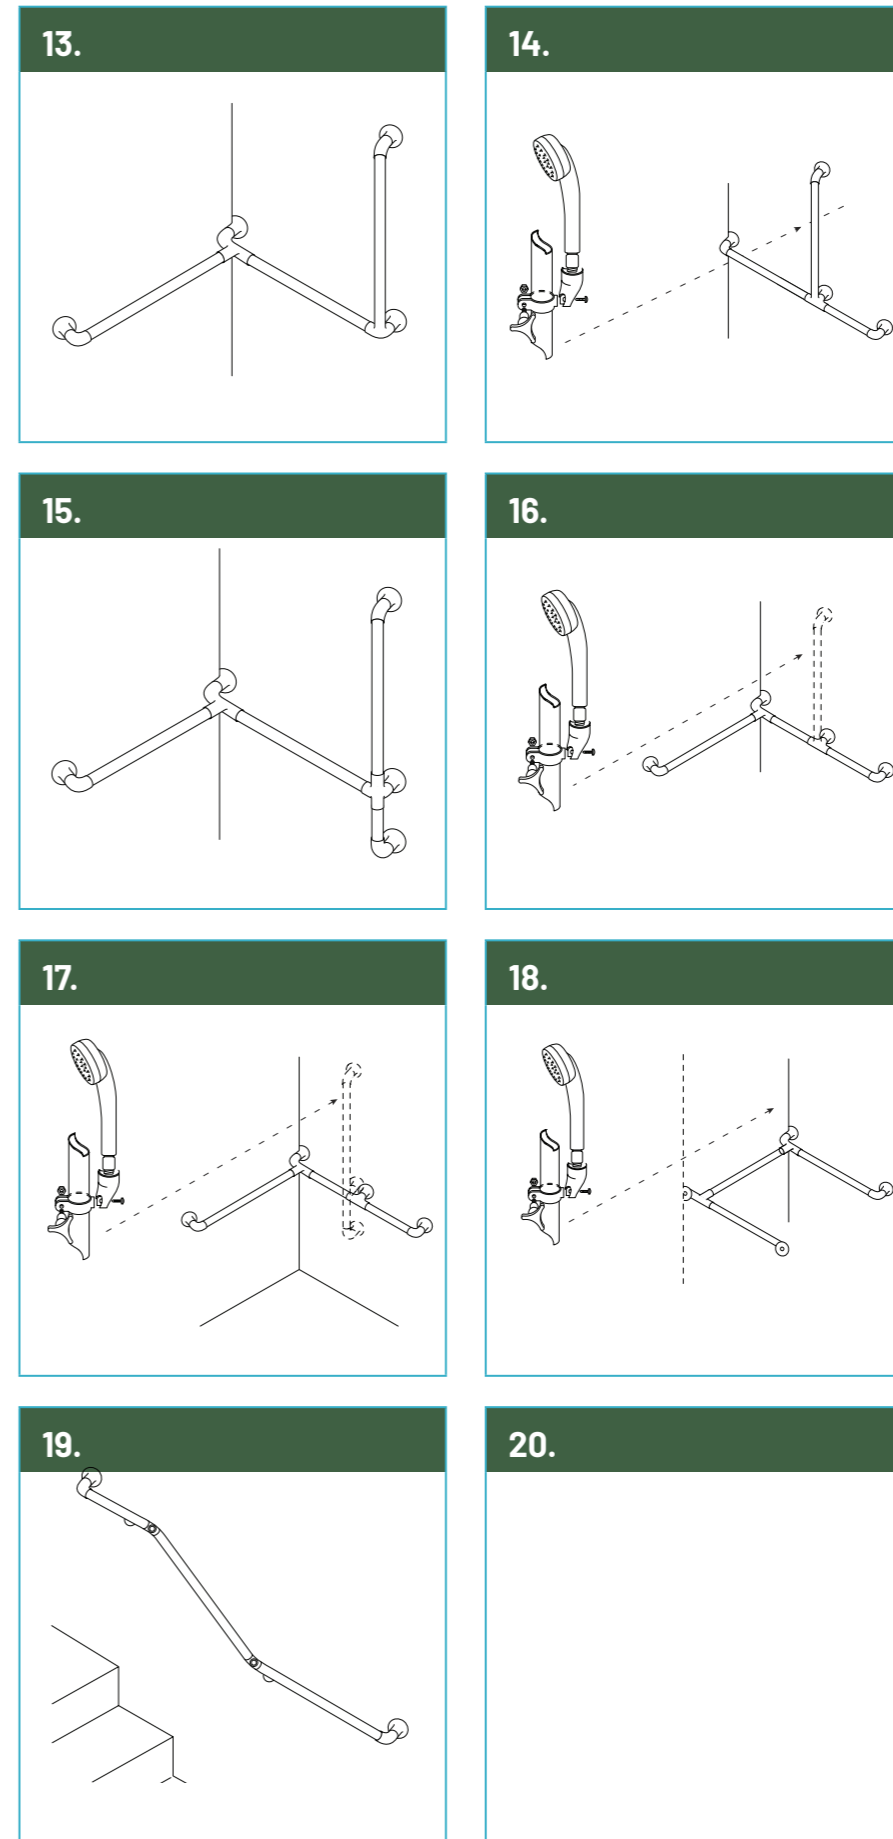

Grabrail Configurations

**Select a configuration,
give us a call, and we
can help you design
what you need.**

Phone: 03 9580 1744
Email: info@canterburyconcepts.com.au

www.canterburyconcepts.com.au